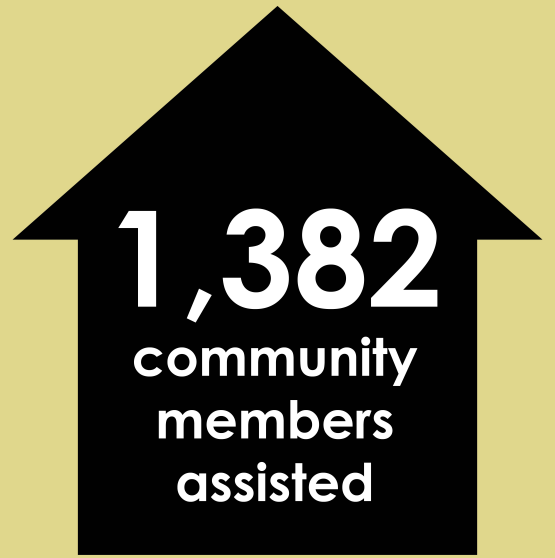

**16%**

of clients were chronically homeless

**30%**

of clients were actively fleeing domestic violence

Wilkes

411 total clients

**359**  
adults

**52**  
children

# Crisis Assistance

Since 2002, WeCAN (Western Crisis Assistance Network) has been providing help to community members who find themselves facing eviction, utility cutoffs, heating fuel shortage, and prescription medication needs. This assistance often prevents homelessness.

# Community

**13,809**  
volunteer  
hours